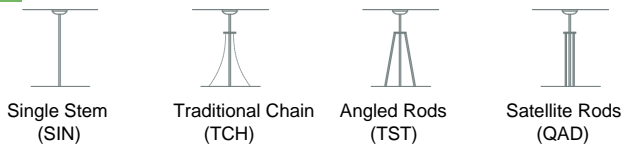

8 Stem Options

1

Fixture #

2

Finish
(Finish)

2

Cast Band Desi
(Finish)

3

Lamping

4

Color Temp

5

Dimming

6

Voltage

7

Diffuser

8

Stem