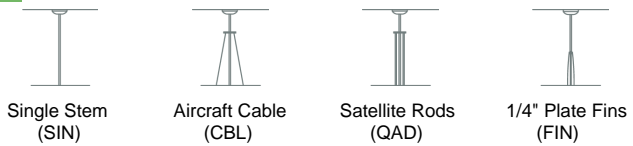

8 Stem Options

1	2	3	4	5	6	7	8
Fixture #	Finish (Finish)	Lamping	Color Temp	Dimming	Voltage	Diffuser	Stem