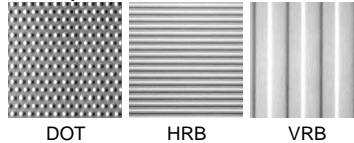

8 Panel Options