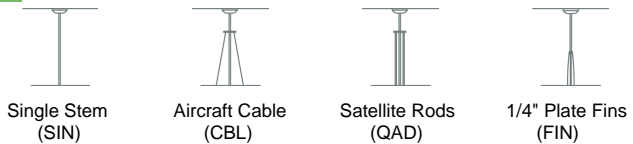

9 Stem Options

1	2	2	3	4	5	6	7	8	9
Fixture #	Housing (Finish)	Textured metal (Finish)	Lamping	Color Temp	Dimming	Voltage	Diffuser	Panel	Stem