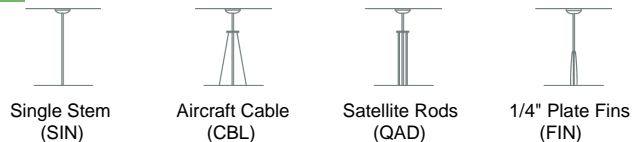

9 Stem Options

1	2	2	3	4	5	6	7	8	9
Fixture #	Housing (Finish)	Textured metal (Finish)	Lamping	Color Temp	Dimming	Voltage	Diffuser	Panel	Stem