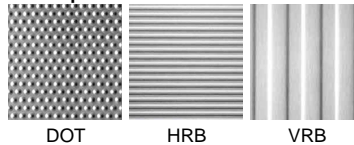

8 Panel Options