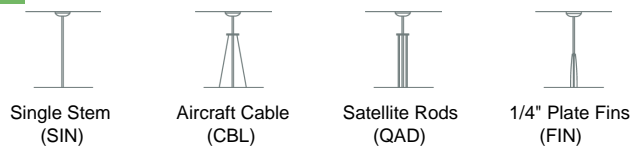

9 Stem Options

10 Fixture Options

- FU: Fusing
- EMI: Integral Emergency Battery (Fluor.)
- DM: Fluorescent Dimming

1	2	2	3	4	5	6	7	8	9	10
Fixture #	Housing (Finish)	Textured metal (Finish)	Lamping	Color Temp	Dimming	Voltage	Diffuser	Panel	Stem	Fixture Option