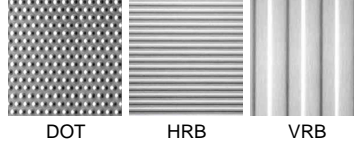

8 Panel Options