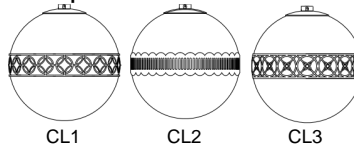

8 Panel Options

9 Fixture Options

- REM: Remote driver box
- DKC: Disk ceiling driver canopy

1

Fixture #

2

Housing, Stem
(Finish)

3

Lamping

4

Color Temp

5

Dimming

6

Voltage

7

Diffuser

8

Panel

9

Fixture Option