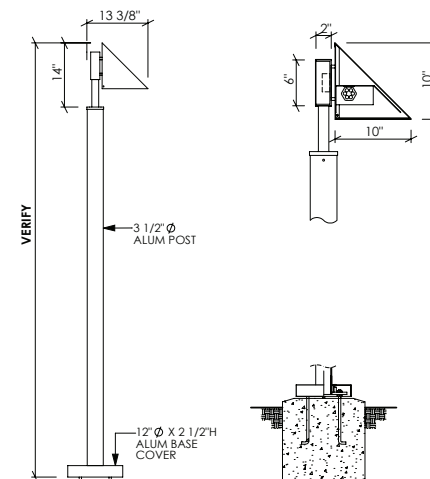

921 DOWNLIGHT POST TOP

PHOTOMETRICS

CF: Use LSI Report No. 26216 for 720 fixture and adjust for lumens.
LED: LSI Report No. 30845
Note: Fixture was tested with 2-14W LEDs rated at 1410lm each; new LED is rated at 16W and 2120lm or 50% more.

OPTIONS

LENS:

CF & LED: High transmission clear refractive acrylic or optional hexcel, specify HXL.

NOTE: The optional hexcel open cell louver offers lower glare with higher output directly below the fixture, but less light to the side and front.

PHOTOCELL: For photocell specify PH.

EMERGENCY BATTERY PACK: For CF and LED, integral EBP, specify IEM.