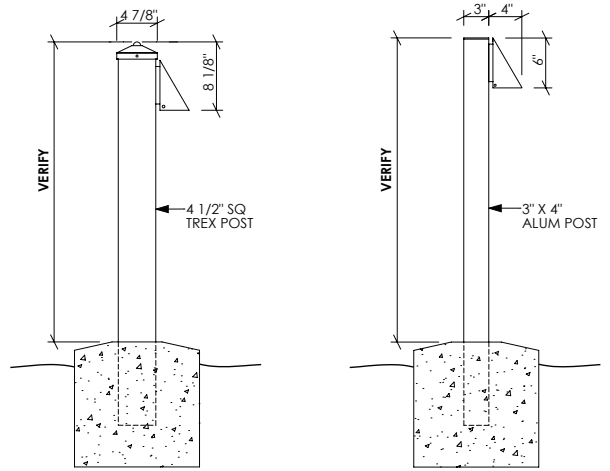

918-TX

918-AL

POST AND MOUNTING OPTIONS

918-AL: The 3"x 6" aluminum is available for direct burial, specify **AL-DB** or base plate mounting, specify **AL-BP**. Post heights available up to 50".

918-TX: The Trex™ post is made from 95% recycled plastic and re-claimed wood and is warranted for 25 years. It is available in 3 colors as shown below.