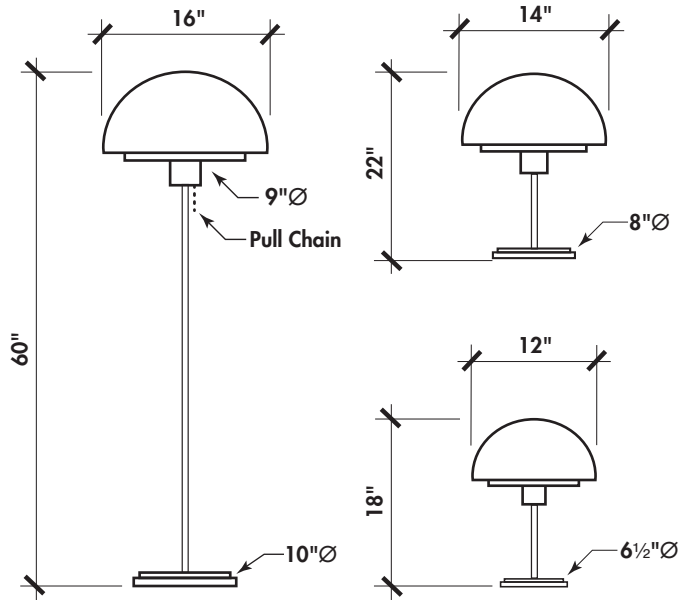

Pull chain.

OPTIONS

TABLE LAMP SIZE: Available in 14"Ø or 12"Ø.

FAUX ALABASTER: Luminous dome available with hand-applied finish. Specify **FAUX**.

DIMMING: Electronic dimming ballast with 100-15% dimming range. (See front photo.)