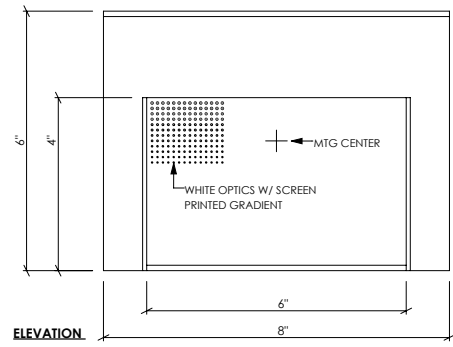

PHOTOMETRICS
Light Lab Report LLI-18103-2
Delivered lumens: 1126
Efficiency: 61%
Efficacy: 63.3 lm/W