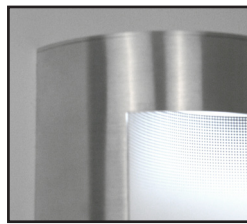

725 ADA LED CYLINDER DOWNLIGHT WET LOCATION

Design
Sustainability
Value

FEATURES

- Fresh take on cylinder shape.
- Exclusive screened gradient on reflector reduces glare.
- Curved reflector throws light side-to-side.
- ADA compliant.

ECO INFO

METALS: All aluminum construction using the highest available recycled content for lower embodied energy. All metals are valuable and recyclable at the end of the product's useful life. For more information see "GENERAL INFO"

FINISHING: Paint finishes are powder coated and oven cured.

ENERGY: Designed exclusively for low energy LEDs using HPF electronic drivers.

MATERIALS

- Solid aluminum construction
- Satin Ice acrylic diffuser
- Reflector is high reflectance matte finish