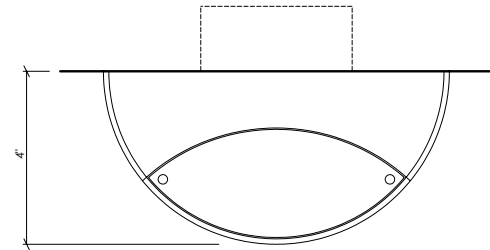

PHOTOMETRICS
Light Lab Report LLI-18103-2
Delivered lumens: 1126
Efficiency: 61%
Efficacy: 63.3 lm/W