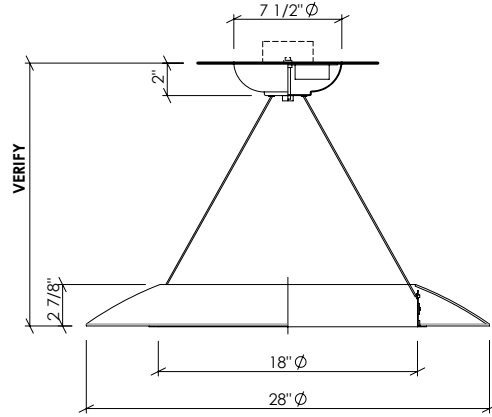

323 LUMINOUS PENDANT

PHOTOMETRICS

LightLab Report No. LLI-16183-4. 89 Lm/W.
Delivered lumens: 3376. For optional higher lumens, increase light levels 25%.