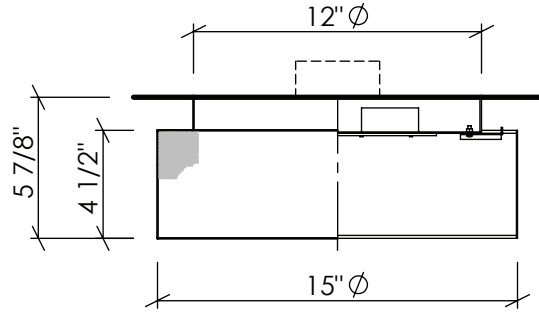

### PHOTOMETRICS

Lighting Sciences Report No. L091404201  
 Fixture Efficacy: 49 lm/w  
 Fixture was tested with 2-14W LEDs rated at 1430lm each; new LEDs are 14W and 1650lm or 15% more. Adjust light levels accordingly.