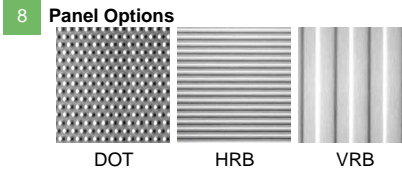

1 Fixture Number
DC-891 7.25"H x 23.5" Dia.

2 Finish
Housing Standard Painted Finishes (PT)
Brushed Solid Aluminum (BA)
Textured metal accent trim
Standard Painted Finishes (PT)
Stainless Steel (SS)

3 Lamping
All LED options include integral 120-277v 1-100% dimming drivers compatible with 0-10v, Triac, and ELV controls. Over-current and short-circuit protected. All LEDs are 80+ CRI, 50,000 hr. L70. Wattage listed includes driver efficiency.

LED Options	Lumens	Wattage
C26	2178 (delivered)	26
C38	3118 (delivered)	38

4 LED Color Temp
27: 2700K
30: 3000K
35: 3500K
40: 4000K

5 LED Dimming
D0: 0-10v
D1: Triac (Leading Edge)*
D2: ELV (Trailing Edge)

6 Voltage Options
120: 120 volt
277: 277 volt (Not available with incandescent lamp options)

7 Diffuser Options
WH: Opal White Acrylic